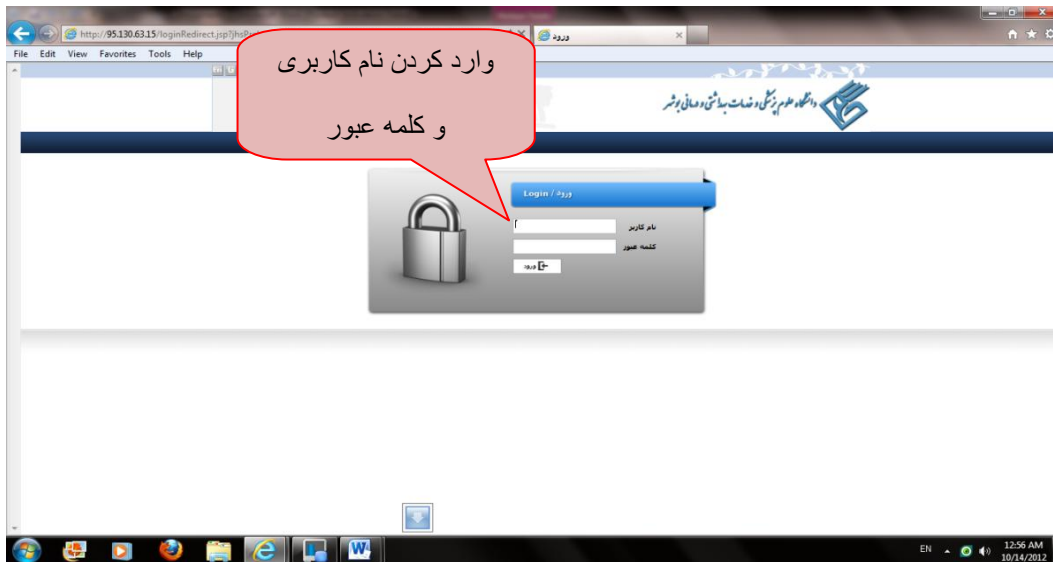

راهنمای عضویت در کتابخانه مرکزی دانشگاه علوم پزشکی بوشهر